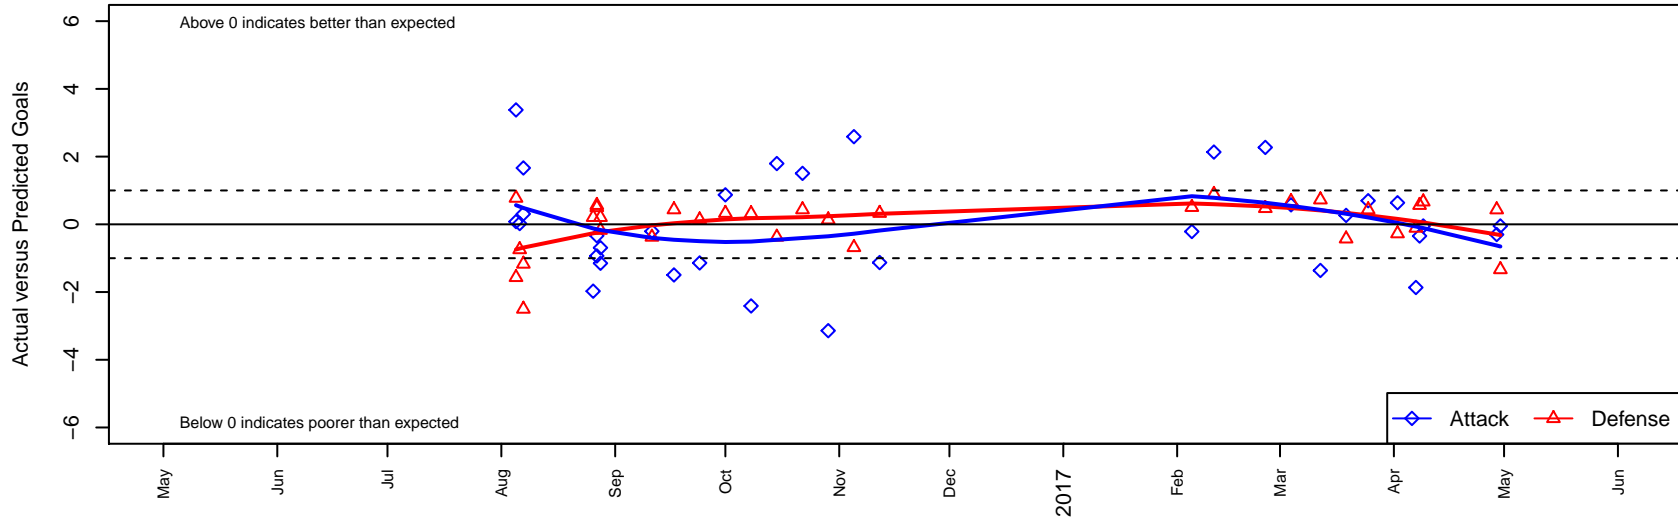

Impact FC Black B05

Cascade SC
 Renton, WA
 B05 total strength=903
 attack=1.23 defense=1.65
 fall league = PSPL Classic 2 Blue U12
 spr league = Spr PSPL Classic 1 U12

alt names used:
 CSC Impact FC 05
 CSC IFC 05
 CASCADE IFC 05 (WA)
 CSC Impact FC 05
 CSC IMPACT 05 (WA)

Venues played:
 2016 WA Rush Cup B05 Bronze 9v9 U12
 2016 River Jam Samba U12
 2016 PSPL Classic 2 Blue U12
 2016 Spr PSPL Classic 1 U12
 2016 WA Cup U12 Silver U12

Impact FC Black B05
 Dots are actual minus expected GF (blue circles) and GA (red triangles).
 Blue line is smoothed change in attack strength. Red is smoothed change in defense strength.

**attack and defense variance (black dot)
relative to other teams
and top 10 in region**

**attack and defense rating
relative to others at age
and all opponents in last 13 months**

Performance relative to 13 month average