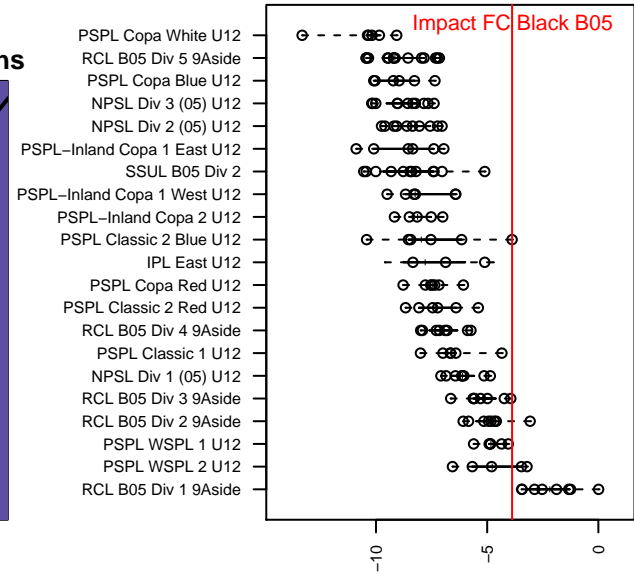

Impact FC Black B05

Cascade SC
 Renton, WA
 B05 total strength=903
 attack=1.23 defense=1.65
 fall league = PSPL Classic 2 Blue U12
 spr league = Spr PSPL Classic 1 U12

alt names used:
 CSC Impact FC 05
 CSC IFC 05
 CASCADE IFC 05 (WA)
 CSC Impact FC 05
 CSC IMPACT 05 (WA)

Venues played:
 2016 WA Rush Cup B05 Bronze 9v9 U12
 2016 River Jam Samba U12
 2016 PSPL Classic 2 Blue U12
 2016 Spr PSPL Classic 1 U12
 2016 WA Cup U12 Silver U12

Impact FC Black B05
 Dots are actual minus expected GF (blue circles) and GA (red triangles).
 Blue line is smoothed change in attack strength. Red is smoothed change in defense strength.

**attack and defense variance (black dot)
relative to other teams
and top 10 in region**

**attack and defense rating
relative to others at age
and all opponents in last 13 months**

Performance relative to 13 month average